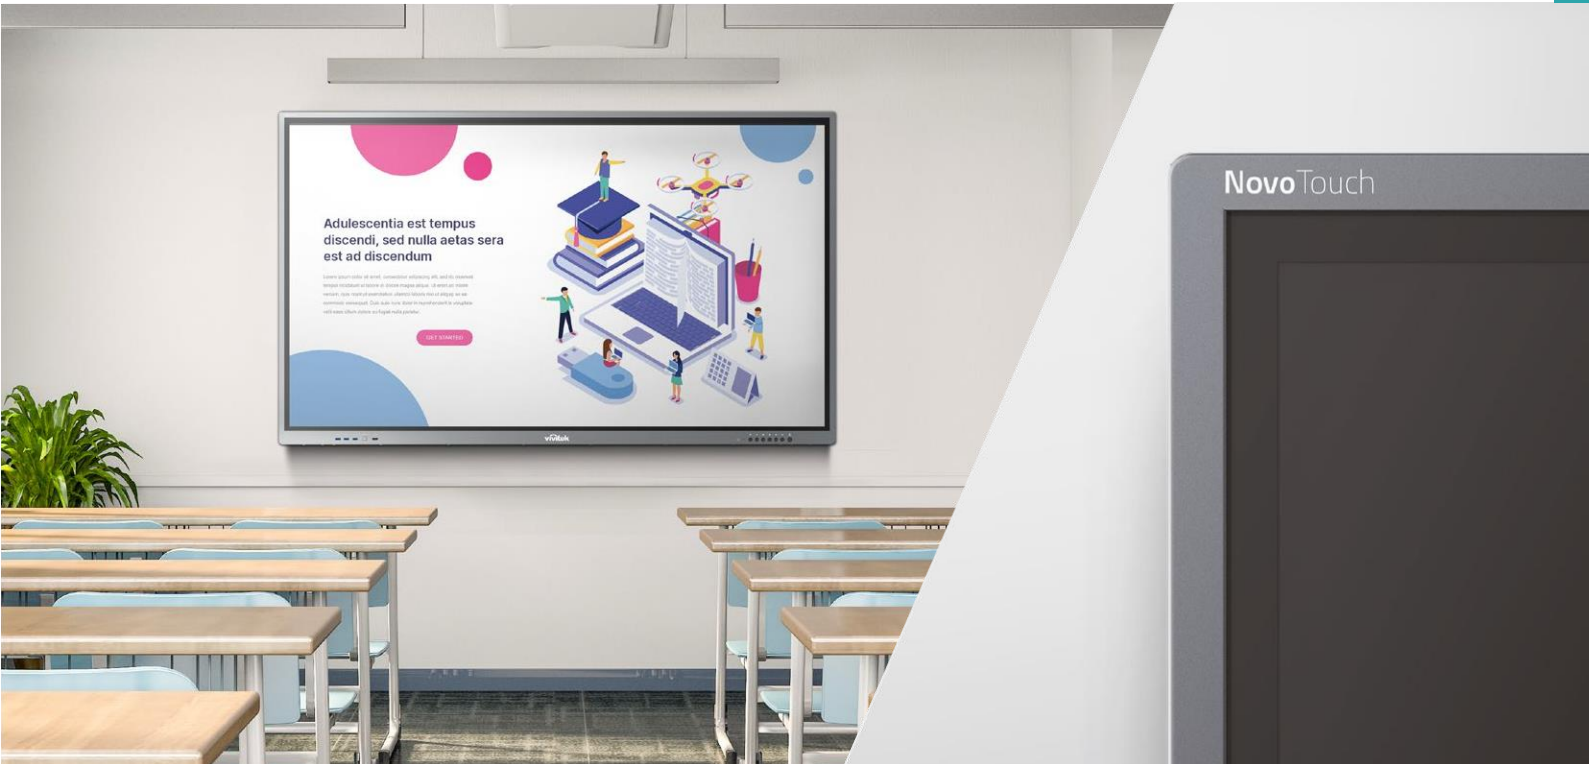

**NovoTouch**  
BK series

Collaborative  
Touch Panel

Wireless Collaboration  
Digital Whiteboard

The NovoTouch BK series is a 4K-UHD collaborative touch display solution that is perfect for education, but also for business meetings, available in 65", 75", and 86" display sizes.

The NovoConnect Wireless Collaboration will make it easy for any participant to share their device screen on the NovoTouch BK display.

The digital whiteboard function completes the classroom experience with a flawless touch annotation for a truly interactive session.