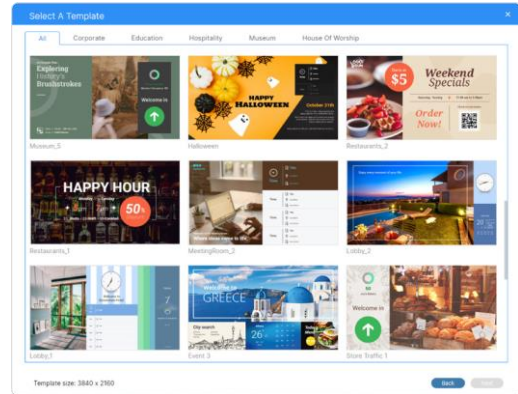

### Dynamic Content Types

NovoDS offers a range of popular content widgets, such as YouTube, Instagram, Google Drive, and weather. All this online content is updated automatically on the signage, minimizing your administrative effort.

### Rich Designer Templates

Professional designer templates are available in NovoDS Cloud, allowing you to quickly create eye-catching signage.

### NovoDS Cloud

NovoDS Cloud is a cloud service that enables users to effortlessly create, edit, and publish playlists across various platforms. With 2-factor authentication, it ensures additional protection for your content and devices. The platform's role-based access and co-editing features support large teams effectively. Its extensive library of designer templates and intuitive What-You-See-Is-What-You-Get playlist editor make content creation a seamless and easy process.