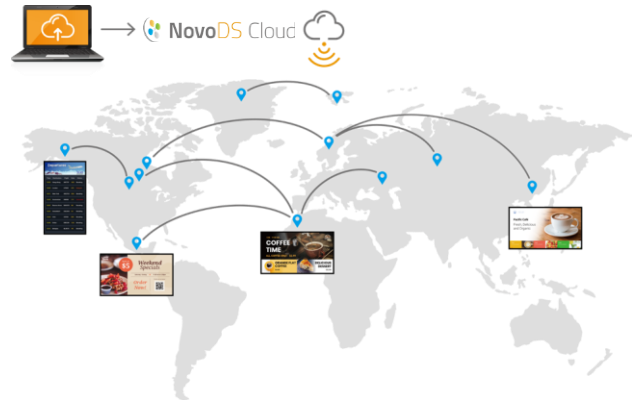

### Dynamic Content Types

NovoDS offers a range of popular content widgets, such as YouTube, Instagram, Google Drive, and weather. All this online content is updated automatically on the signage, minimizing your administrative effort.

### Rich Designer Templates

Professional designer templates are available in NovoDS Cloud, allowing you to quickly create eye-catching signage.

### NovoDS Cloud

NovoDS Cloud is a cloud service that enables users to effortlessly create, edit, and publish playlists across various platforms. With 2-factor authentication, it ensures additional protection for your content and devices. The platform's role-based access and co-editing features support large teams effectively. Its extensive library of designer templates and intuitive What-You-See-Is-What-You-Get playlist editor make content creation a seamless and easy process.

### NovoDS Studio

NovoDS Studio is software available for both Windows and MacOS, designed to empower users in managing NovoDS deployment over the Intranet. Users can seamlessly publish playlists, schedule playback, and efficiently handle device management tasks such as firmware updates and content updates.