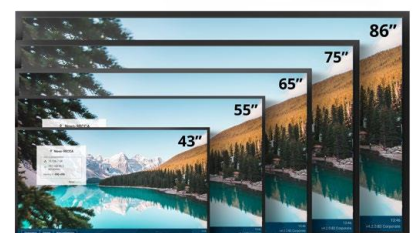

NovoDisplay DK Series

Digital Signage Display
with Collaboration
Functionality

The NovoDisplay DK series is an Ultra HD 4K professional display for signage applications in landscape or portrait mode.

With built-in NovoDS it is easy to create, publish and manage promotional announcements and company messages.

For meetings, the display can easily be switched to 'presentation' mode featuring NovoConnect wireless collaboration.

This series is available in various display sizes, suitable for commercial applications such as hospitality, retail, education and business.