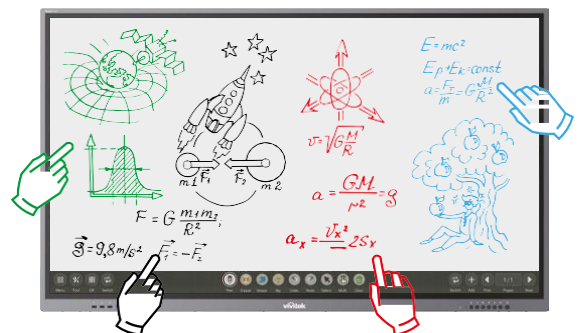

Digital Whiteboard

The BK series supports 40-point interactive touch capability. The digital whiteboard enables flawless annotation, highlighting and screen capture for easy sharing.