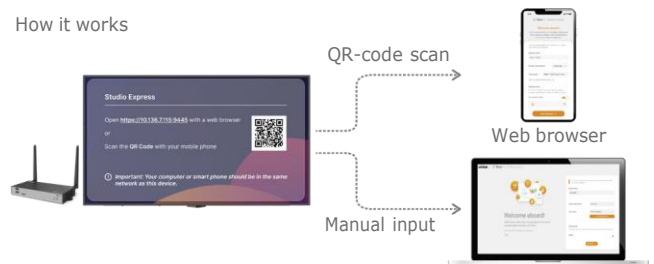

NovoDS Studio Express

NovoDS Studio Express enables you to instantly update or create new digital signage messages on the spot, accessible through a web browser.

Whether using a mobile device or desktop, any authorized user can effortlessly update the latest messaging on the digital signage. It's a secure, yet user-friendly solution.

How it works