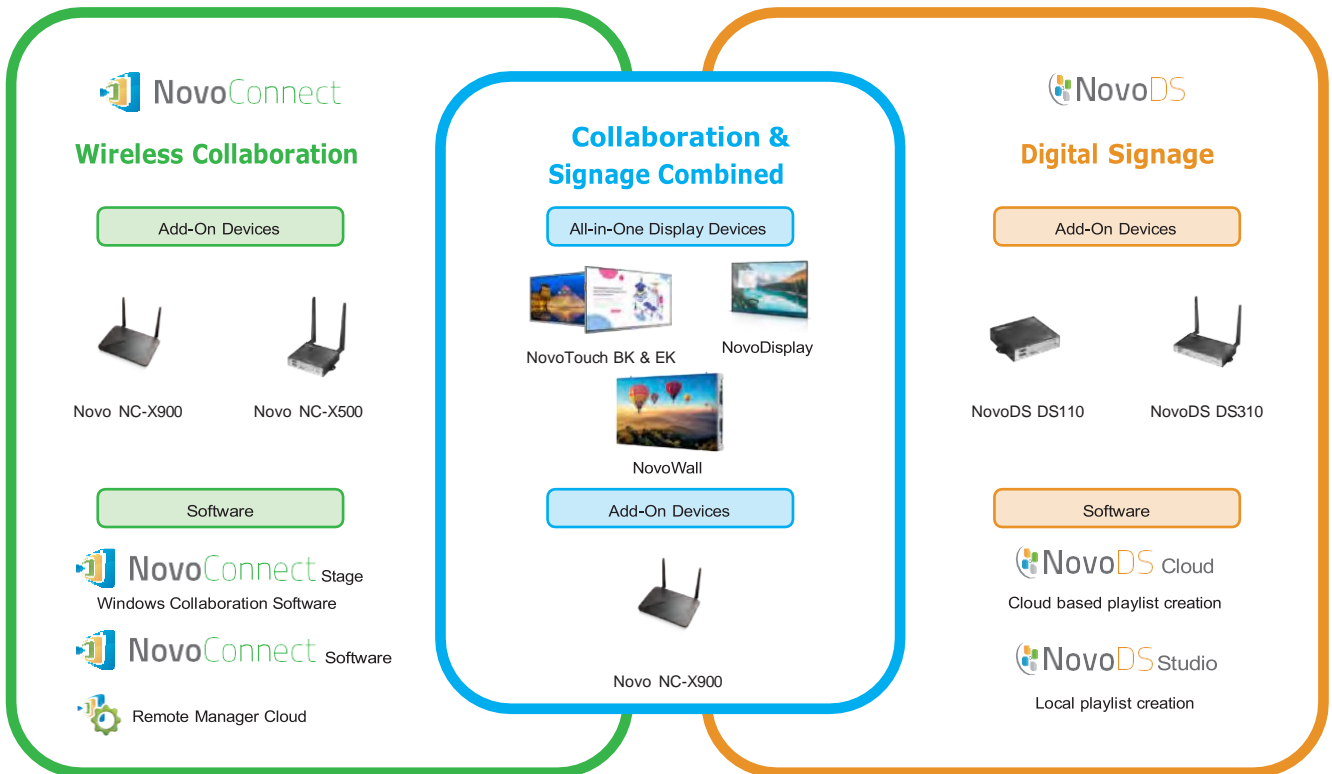

NOVO ECOSYSTEM

— Wireless Collaboration

— Flat Panels

— Digital Signage

Enable Seamless Collaboration and Stunning Digital Signage with Vivitek's Novo Ecosystem!

Vivitek offers unmatched comprehensive solutions whether you're striving for seamless wireless team collaboration or to convey information effectively with digital signage. Vivitek's Novo Ecosystem will cover your needs.

The Novo Ecosystem places user-friendly reliability first, offers scalable solutions for diverse needs, maintains uncompromised security, and seamlessly integrates with existing networks and systems.

Novo Ecosystem Key Principles

Vivitek's Novo Ecosystem sets the bar with wireless collaboration and digital signage based on four guaranteed principles.

A brand of 

Novo Ecosystem for Businesses

The simplest and most secure way to realise Wireless Collaboration and Digital Signage throughout a company, is with Vivitek's Novo Ecosystem. It offers a tailor-made solution for every room. Our wireless collaboration and digital signage solutions boosts meeting productivity and communication without compromising security. Benefit from the seamless transition between wireless collaboration and switch to digital signage and communicate bulletin board information through the same displays.

Education & Government

Novo Ecosystem Applications.
It Works Everywhere

Wireless Collaboration & Video Conferencing

Enjoy better participation and engagement from meeting participants by wirelessly connecting up to 64 users simultaneously, with four of them able to present on a split screen display. Share notes and even invite participation through video conferencing. NovoConnect will take your meetings and brainstorm sessions to the next level.