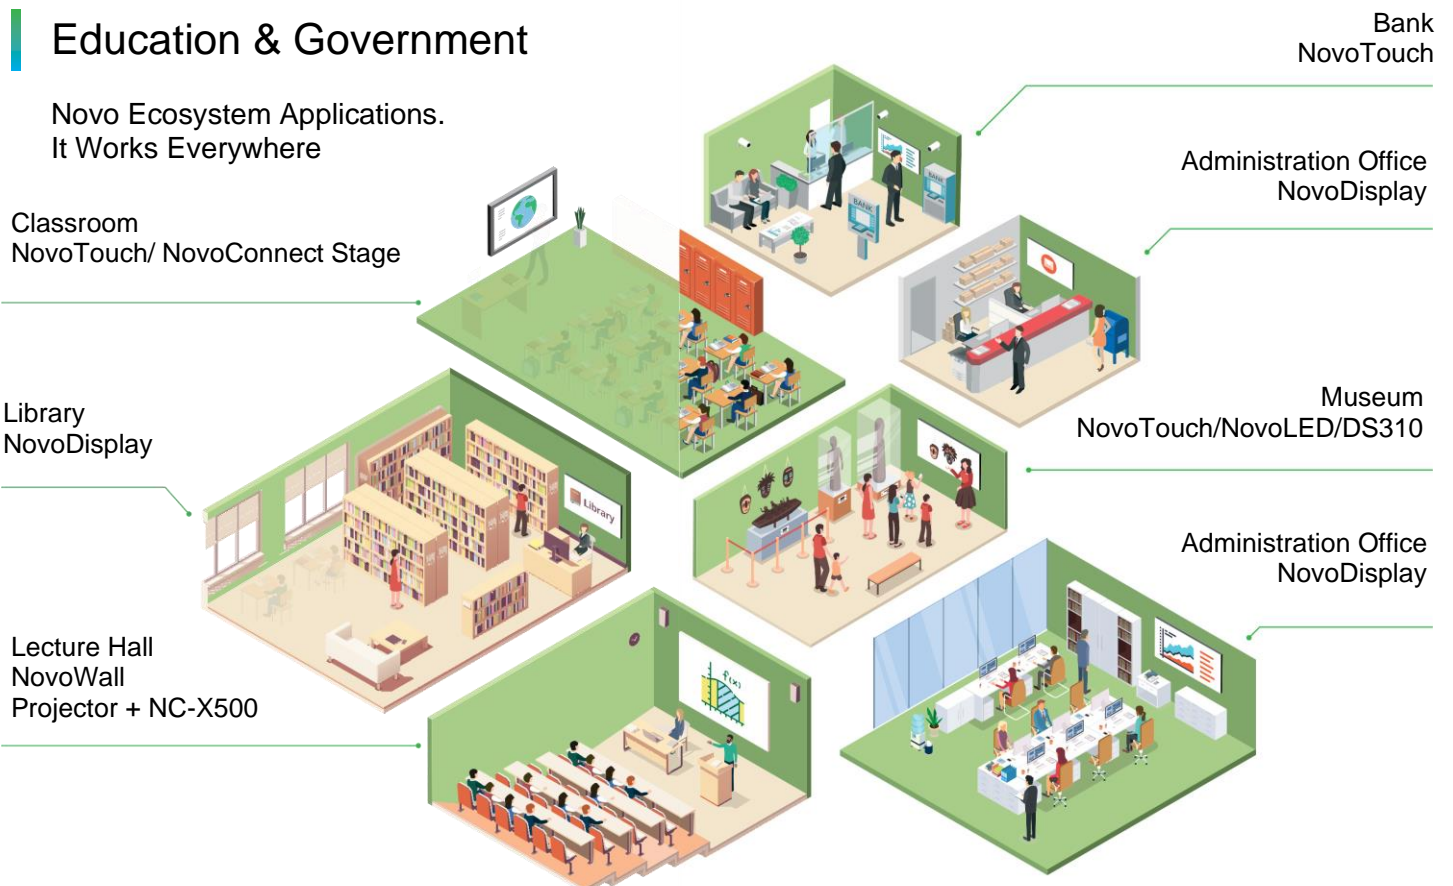

Vivitek's Novo Ecosystem sets the bar with wireless collaboration and digital signage based on four guaranteed principles.

A brand of 

Novo Ecosystem for Businesses

The simplest and most secure way to realise Wireless Collaboration and Digital Signage throughout a company, is with Vivitek's Novo Ecosystem. It offers a tailor-made solution for every room. Our wireless collaboration and digital signage solutions boosts meeting productivity and communication without compromising security. Benefit from the seamless transition between wireless collaboration and switch to digital signage and communicate bulletin board information through the same displays.

Education & Government

Novo Ecosystem Applications.
It Works Everywhere

Wireless Collaboration & Video Conferencing

Enjoy better participation and engagement from meeting participants by wirelessly connecting up to 64 users simultaneously, with four of them able to present on a split screen display. Share notes and even invite participation through video conferencing. NovoConnect will take your meetings and brainstorm sessions to the next level.

MEETING ROOMS

NovoConnect turns an ordinary meeting into a creative and dynamic collaboration session by allowing easy connection and presentation to the main screen from any mobile device.

HUDDLE SPACES

Meetings don't always require a dedicated room. With NovoConnect, you just need a display on the wall to create a perfect huddle space for quick brainstorm sessions.

CONFERENCE ROOMS

When the whole office comes together, NovoConnect will ensure that everyone can connect and collaborate easily with up to 64 participants.