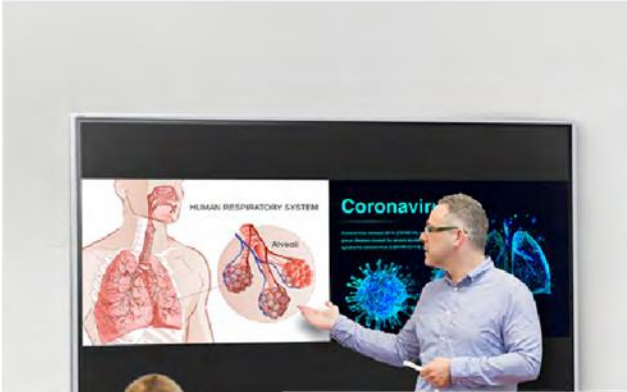

Wireless Presenting

Simple and Easy to Connect

NovoConnect Software and App

Simple and intuitive, the NovoConnect App enables you to mirror your phone/tablet to any NovoConnect device in seconds. For laptop users, the NovoConnect software lets users connect directly to the display.

Launcher

The NovoConnect LauncherPlus is a USB plug-and-play device, which mirrors the laptop content to the main display to start the wireless presentation instantly. It is ideal for guests that don't have the NovoConnect software installed on their PC or Mac.

Web Browser

Instantly connect via the web browser to wirelessly share and collaborate from your laptop screen. www.launchnovo.com

Native Screen Mirroring

Direct mirroring from Windows Miracast/iOS Airplay/Google Cast.